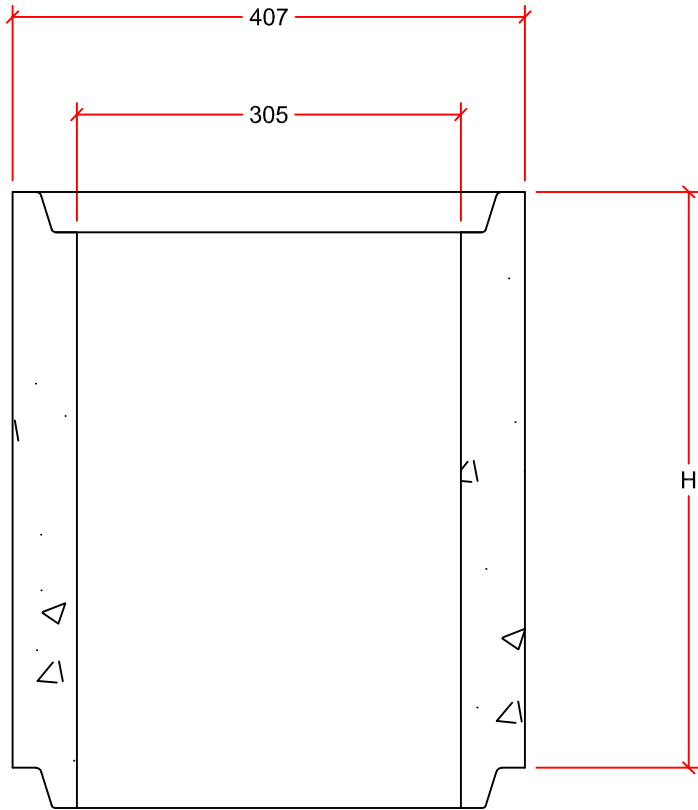

LID:

CAST IRON DROP IN GRATE AVAILABLE

RISER:

AVAILABLE IN 0.15m & 0.45m HEIGHTS

BASE:

| | | |
|-------------|--------------------|---|
| DRAWN BY: | AARON KLEMETS | 300mm CATCH BASIN (TYP) |
| SCALE: | NTS | |
| DATE: | NOVEMBER 27, 2015 | ALL DIMENSIONS IN mm 0.45m RISERS AND BASES AVAILABLE WITH 125mm KNOCKOUT |
| DRAWING #: | 300 CB (TYP) | |
| REVISION #: | REV. 0 | |
| CHECKED BY: | MATTHEW DEMEDEIROS | |