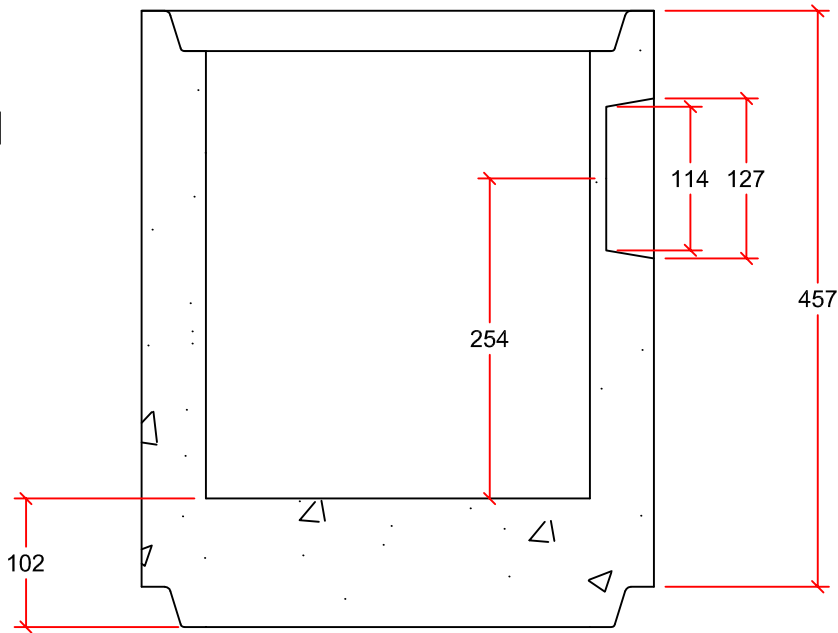

LID:

CAST IRON DROP IN GRATE AVAILABLE

RISER:

AVAILABLE IN 0.15m & 0.45m HEIGHTS

BASE:

| | | |
|-------------|--------------------|---|
| DRAWN BY: | AARON KLEMETS | 300mm CATCH BASIN (TYP) |
| SCALE: | NTS | |
| DATE: | NOVEMBER 27, 2015 | ALL DIMENSIONS IN mm 0.45m RISERS AND BASES AVAILABLE WITH 125mm KNOCKOUT |
| DRAWING #: | 300 CB (TYP) | |
| REVISION #: | REV. 0 | |
| CHECKED BY: | MATTHEW DEMEDEIROS | |