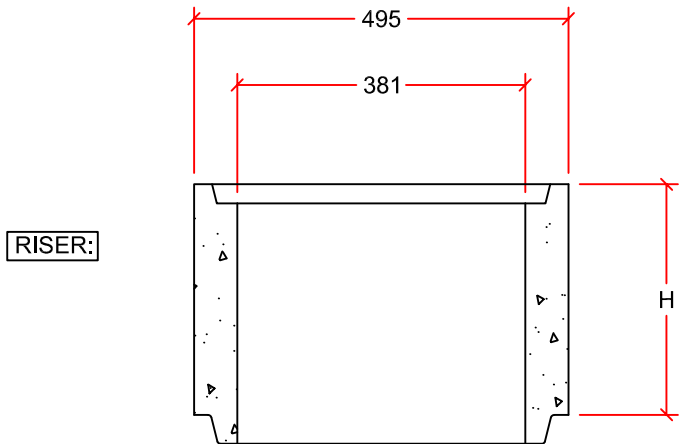

CAST IRON DROP IN GRATE AVAILABLE

AVAILABLE IN 0.15m, 0.3m, 0.6m & 1.2m HEIGHTS

DRAWN BY:	AARON KLEMETS
SCALE:	NTS
DATE:	NOVEMBER 27, 2015
DRAWING #:	375 CB (TYP)
REVISION #:	REV. 0
CHECKED BY:	MATTHEW DEMEDEIROS

375mm CATCH BASIN (TYP)

ALL DIMENSIONS IN mm

9265 OAK ST. VANCOUVER B.C.
PH: 604 269-6700 FAX: 604 261-6751