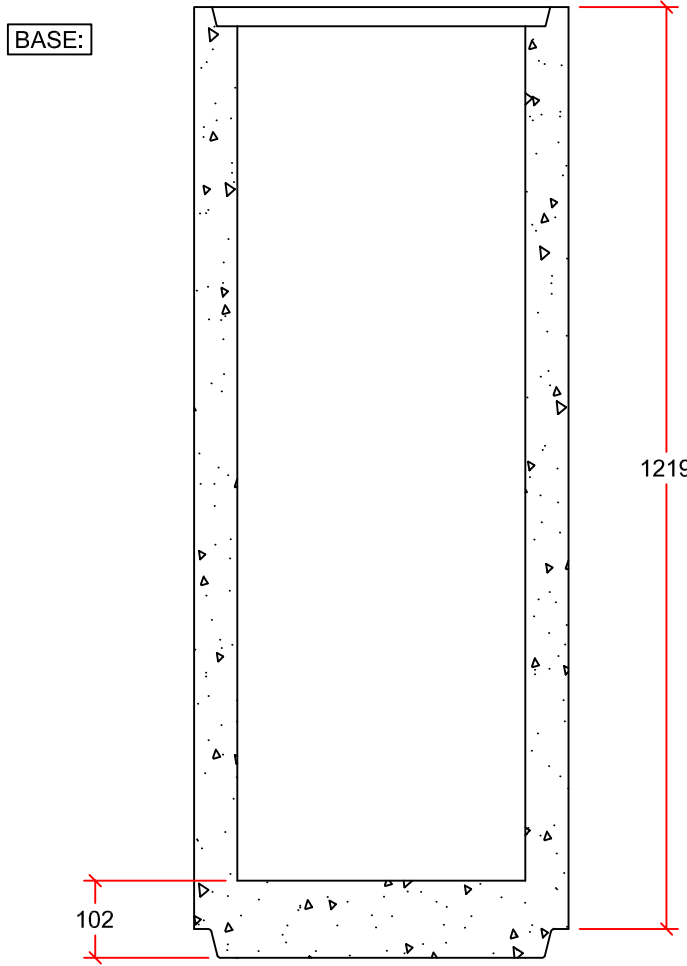

CAST IRON DROP IN GRATE AVAILABLE

AVAILABLE IN 0.15m, 0.3m, 0.6m & 1.2m HEIGHTS

DRAWN BY:	AARON KLEMETS
SCALE:	NTS
DATE:	NOVEMBER 27, 2015
DRAWING #:	375 CB (TYP)
REVISION #:	REV. 0
CHECKED BY:	MATTHEW DEMEDEIROS

375mm CATCH BASIN (TYP)

ALL DIMENSIONS IN mm

9265 OAK ST. VANCOUVER B.C.
PH: 604 269-6700 FAX: 604 261-6751