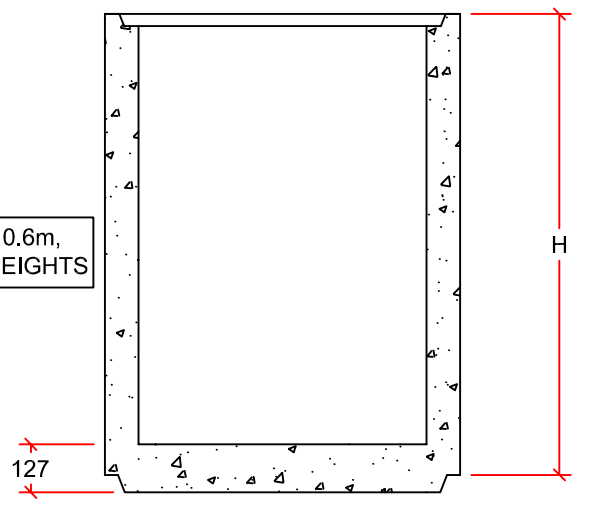

AVAILABLE IN 0.15m,
0.3m, 0.6m, 0.9m,
& 1.2m HEIGHTS

AVAILABLE IN 0.6m,
0.9m, & 1.2m HEIGHTS

1240mm ROUND EXTENDED
BASE ALSO AVAILABLE

DRAWN BY:	AARON KLEMETS	750mm CATCH BASIN (TYP)	 9265 OAK ST. VANCOUVER B.C. PH: 604 269-6700 FAX: 604 261-6751
SCALE:	NTS		
DATE:	DECEMBER 3, 2015	AVAILABLE IN MALE END UP AND FEMALE END UP ORIENTATIONS	
DRAWING #:	750 CB (TYP)	ALL DIMENSIONS IN mm	
REVISION #:	REV. 0		
CHECKED BY:	MATTHEW DEMEDEIROS		