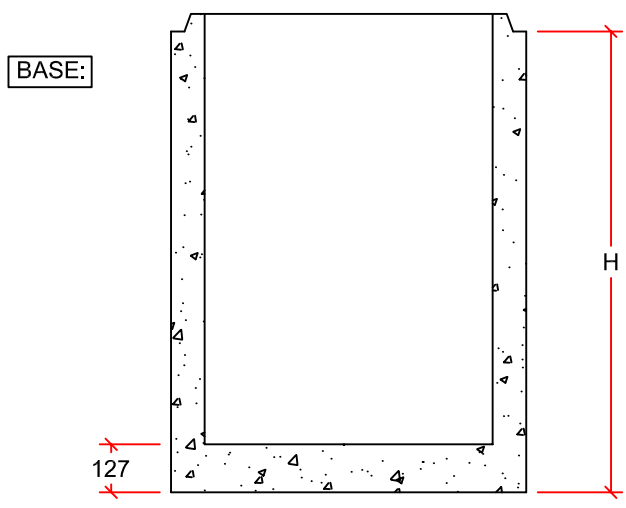

AVAILABLE IN 0.15m,
0.3m, 0.6m, 0.9m,
& 1.2m HEIGHTS

AVAILABLE IN 0.6m,
0.9m, & 1.2m HEIGHTS

1240mm ROUND EXTENDED
BASE ALSO AVAILABLE

DRAWN BY:	AARON KLEMETS	750mm CATCH BASIN (TYP)	 9265 OAK ST. VANCOUVER B.C. PH: 604 269-6700 FAX: 604 261-6751
SCALE:	NTS		
DATE:	DECEMBER 3, 2015	AVAILABLE IN MALE END UP AND FEMALE END UP ORIENTATIONS	
DRAWING #:	750 CB (TYP)	ALL DIMENSIONS IN mm	
REVISION #:	REV. 0		
CHECKED BY:	MATTHEW DEMEDEIROS		