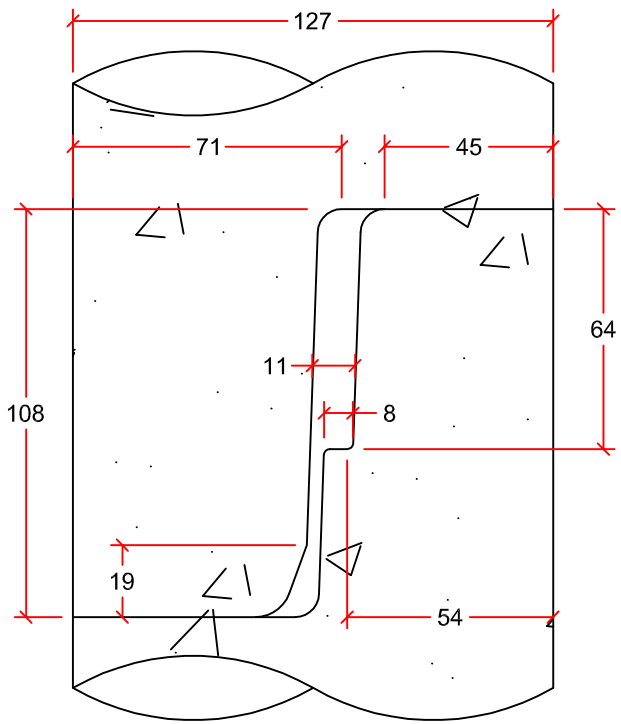

AVAILABLE IN 0.3m, 0.6m,
0.9m, & 1.2m HEIGHTS

JOINT DETAIL

HEIGHT (H) (mm)	MASS (kg)
300	400
600	800
900	1200
1200	1600

DRAWN BY:	AARON KLEMETS	1200mm MANHOLE RISER	 9265 OAK ST. VANCOUVER B.C. PH: 604 269-6700 FAX: 604 261-6751
SCALE:	NTS		
DATE:	NOVEMBER 16, 2015	ALL DIMENSIONS IN mm TWO 4T LIFT PINS PROVIDED AS SHOWN	
DRAWING #:	1200 MH RISER		
REVISION #:	REV. 0		
CHECKED BY:	TYSON DYCK		